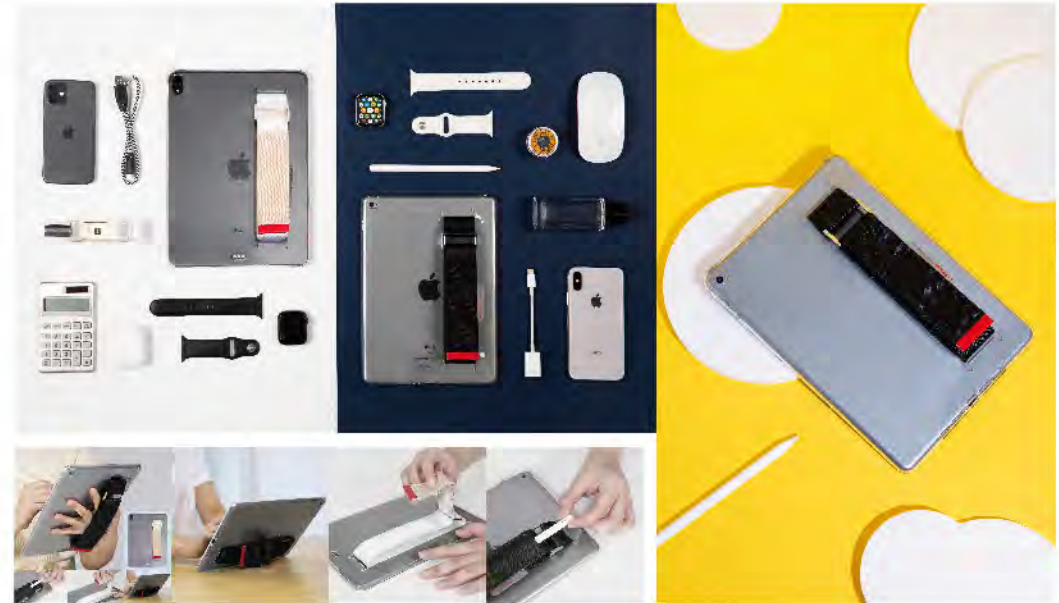

Case Size : By model
 Belt Size : 40x180x5mm(When combined)
 Case Color : Transparency
 Belt Color : Black, White & Ivory
 Material : Belt-Nylon,Iron / Case-TPU
 Made in Korea

Tablet PC

Product features

1. **GRIP** : It enables to use in various ways such as for thick or thin hand, put it in column and hang it on a hook since the belt applied can adjust the length.
2. **Mobility** : You can use it conveniently and safely in any positions since user can put or hold it closely to the belt, and you can store in bag and pouch for the belt is closely attached to the case.
3. **Storage** : You can always carry and use since there is a pouch in belt for touch-pen, earphones, USB cable for storage.
4. **Stand** : It features two convenient angles for viewing video, photo and typing.
5. **Various functions . . .**

OEM production is available.

6. Examples of use

- You can hold it in the hands while conducting business, meeting to assist you actively conduct business by showing data, photo and video.
- You can hold it by hands and use it for an extended period of time in presentation and seminars by lecturers, professors and students and it helps the fast and seamless use by verifying the information right away.
- You can carry it by hands to shoot filming and to use when doing sports activities and other outdoor activities.
- You can bring the picture to the screen when explaining in the exhibition, and can show it while shaking or moving it.
- It enhances the use since you can carry it by putting it in the belt pouch without need to carry touch pen, earphones and USB cables separately.
- It is a product which maximized the usability by putting all convenient functions into a one place from the standpoint of consumer.