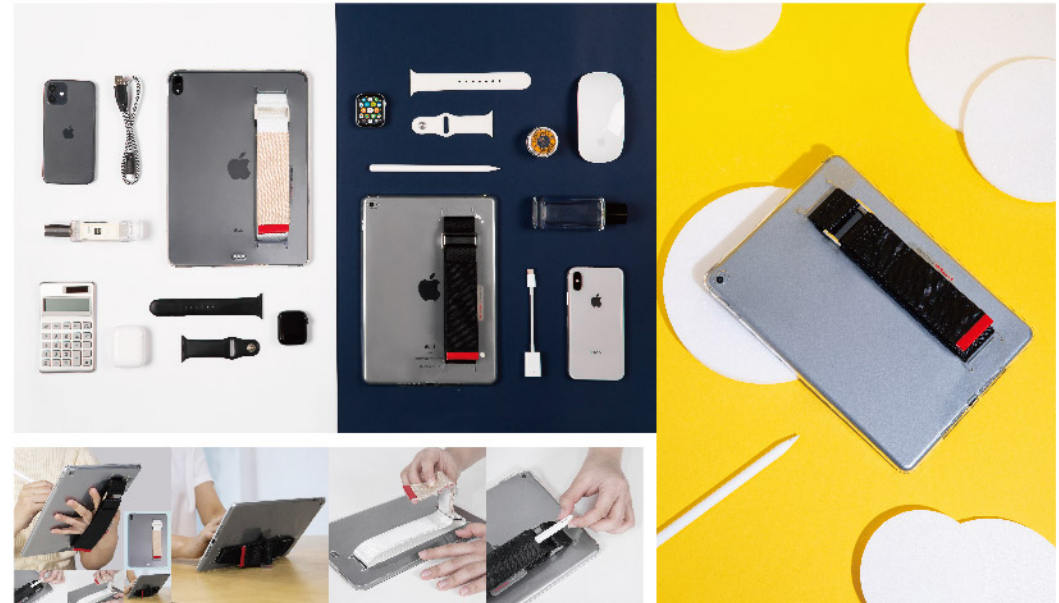

6. Examples of use

- You can hold it in the hands while conducting business, meeting to assist you actively conduct business by showing data, photo and video.
- You can hold it by hands and use it for an extended period of time in presentation and seminars by lecturers, professors and students and it helps the fast and seamless use by verifying the information right away.
- You can carry it by hands to shoot filming and to use when doing sports activities and other outdoor activities.
- You can bring the picture to the screen when explaining in the exhibition, and can show it while shaking or moving it.
- It enhances the use since you can carry it by putting it in the belt pouch without need to carry touch pen, earphones and USB cables separately.
- It is a product which maximized the usability by putting all convenient functions into a one place from the standpoint of consumer.