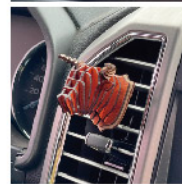

Animal Structure

Deer

Unicorn

Buffalo

Differentiated eco-friendly wood materials and trendy designs are applied.

Deer

Item : PATTERN-B
Diffuser Holder
Model No. : PB-AD1
Material : Solid Wood, Magnet
Body Size : 65 x 55.5 x 72 mm
Body Weight : 19g