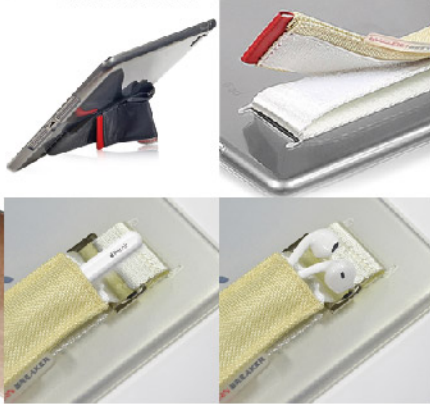

Use of perfume

OEM production is available.

Grip Belt Case Easy to use anywhere

Anytime, anywhere with one hand
Use it safely and conveniently without worry.

Case Size : By model
 Belt Size : 40x180x5mm(When combined)
 Case Color : Transparency
 Belt Color : Black, White & Ivory
 Material : Belt-Nylon,Iron / Case-TPU
 Made in Korea

Tablet PC

Product features

1. **GRIP** : It enables to use in various ways such as for thick or thin hand, put it in column and hang it on a hook since the belt applied can adjust the length.
2. **Mobility** : You can use it conveniently and safely in any positions since user can put or hold it closely to the belt, and you can store in bag and pouch for the belt is closely attached to the case.
3. **Storage** : You can always carry and use since there is a pouch in belt for touch-pen, earphones, USB cable for storage.
4. **Stand** : It features two convenient angles for viewing video, photo and typing.
5. **Various functions . . .**

OEM production is available.

6. Examples of use

- You can hold it in the hands while conducting business, meeting to assist you actively conduct business by showing data, photo and video.
- You can hold it by hands and use it for an extended period of time in presentation and seminars by lecturers, professors and students and it helps the fast and seamless use by verifying the information right away.
- You can carry it by hands to shoot filming and to use when doing sports activities and other outdoor activities.
- You can bring the picture to the screen when explaining in the exhibition, and can show it while shaking or moving it.
- It enhances the use since you can carry it by putting it in the belt pouch without need to carry touch pen, earphones and USB cables separately.
- It is a product which maximized the usability by putting all convenient functions into a one place from the standpoint of consumer.